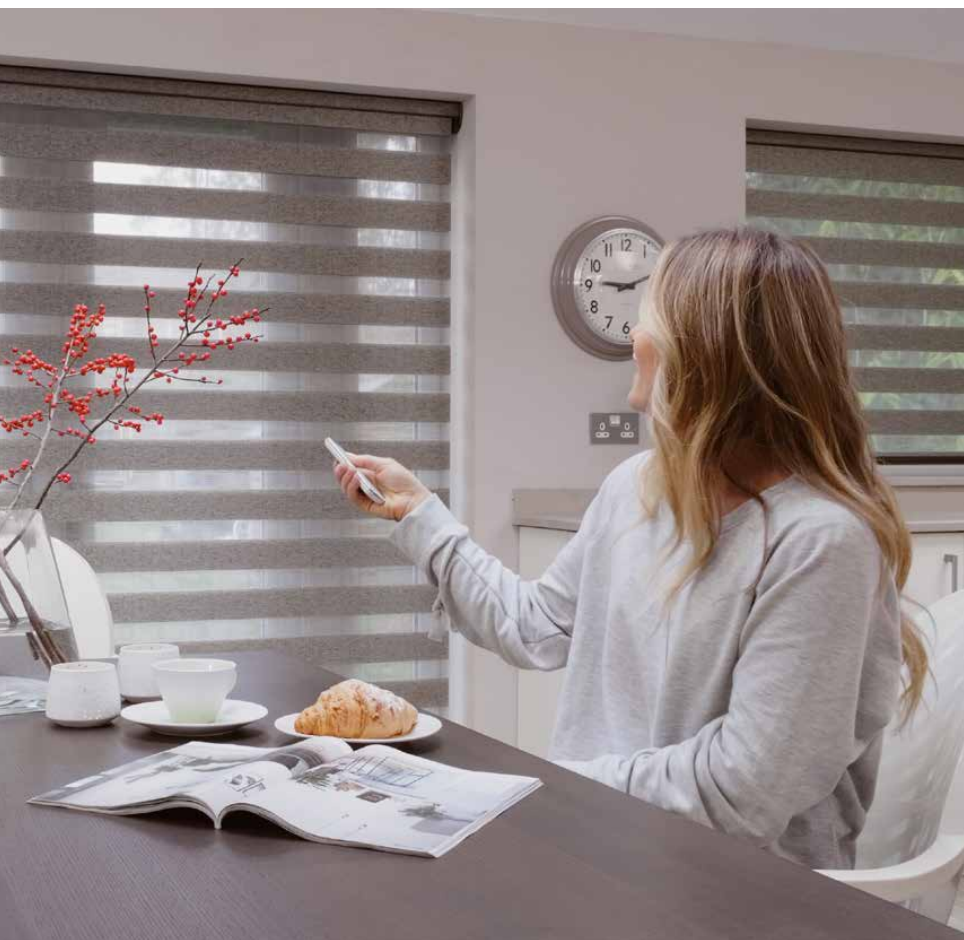

THE HARD WIRED AC RANGE

The AC mains motorised solutions are ideal for large modern windows.

1500 SERIES

Can lift blinds up to 3m wide or 3.5m drop. Available as Roller, Vision®, Roman, Cellular and Pleated.

6000 SERIES

A highly effective motor that can lift larger blinds and heavier fabrics of up to 4m wide or 6m drop. Available as Roller, Vision®, Roman, Cellular and Pleated.